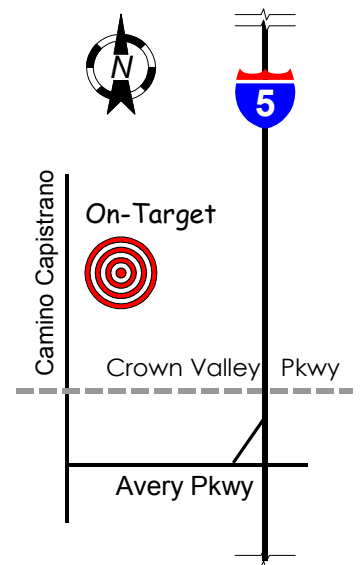

EXIT at Avery Pkwy

www.ontargetrange.net

27692 Camino Capistrano - Laguna Niguel - CA 92677

P: 949-348-0352 F: 949-348-0546